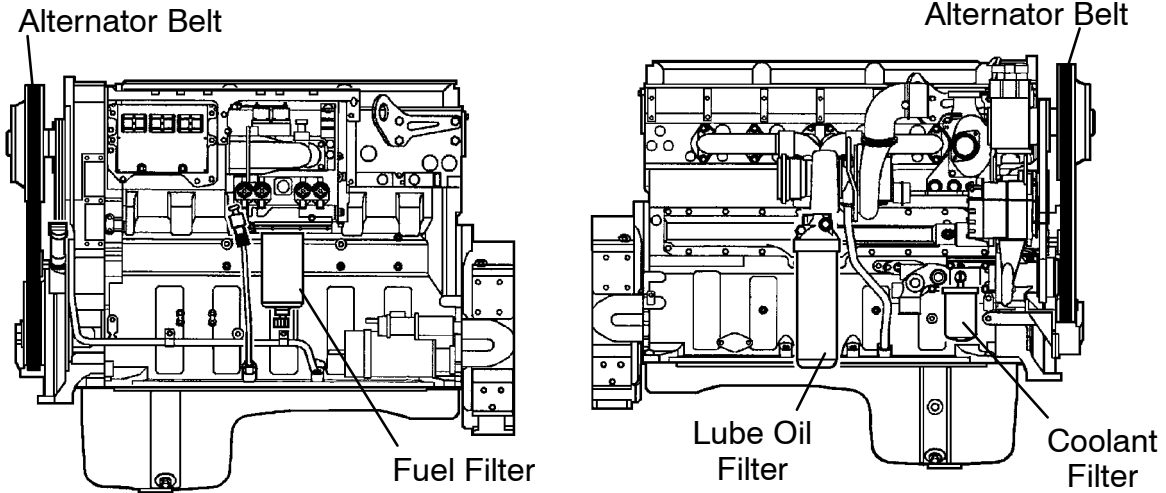

MIDRANGE SERIES

(DM45/DM50/DML)

Filter Elements and Belts

MIDRANGE SERIES FILTER ELEMENTS
(DM45/DM50/DML)

Cummins QSX15

Air Conditioner Belt not shown
Water Pump Belt not shown

| Cummins QSX15/525 Engine | Quantity | Part Number | Change Interval |
|---------------------------------|-----------------|--------------------|------------------------|
| Lube Oil Filter Element | 1 | 57645210 | Change 250 Hours |
| Fuel Filter Element | 1 | 57645228 | Change 250 Hours |
| Engine Coolant Filter Element | 1 | 57645202 | Change 250 Hours |
| Alternator Belt | 1 | (3101314) | Inspect @ 250 Hours |
| Air Conditioner Belt | 1 | 57662082 | Inspect @ 250 Hours |
| Water Pump Belt | 1 | (3681796) | Inspect @ 250 Hours |