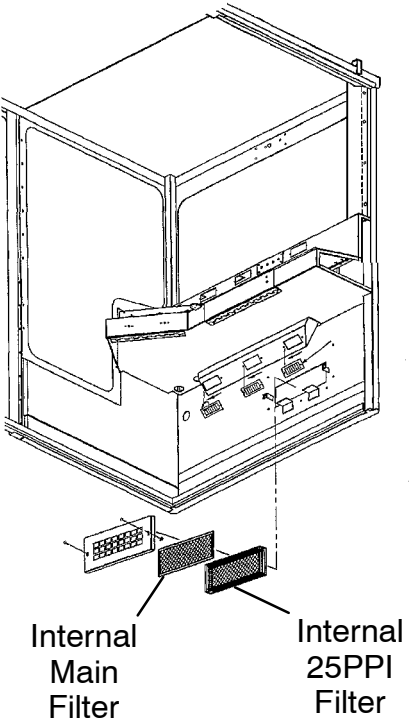

MIDRANGE SERIES FILTER ELEMENTS
(DM45/DM50/DML)

Air Conditioner Element	Quantity	Part Number	Change Interval
Main Filter Element	1	57516106	As Required
Internal Filter Element	1	57516098	As Required
Fresh Air Filter Element	1	59860841	As Required