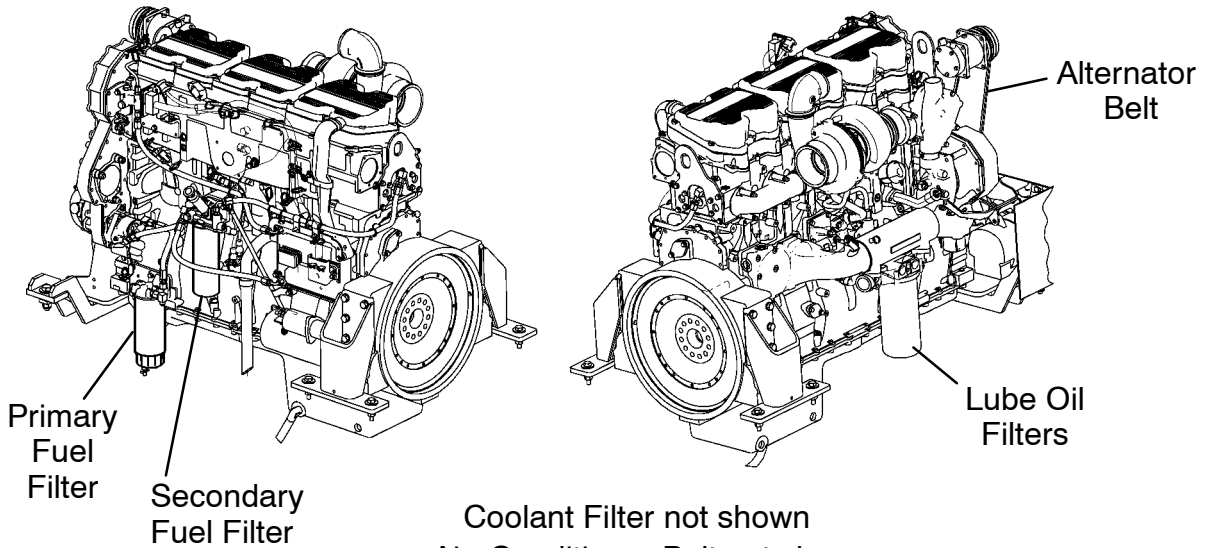

MIDRANGE SERIES FILTER ELEMENTS
(DM45/DM50/DML)

Typical Cat C15/C16/C18

Cat C15/C16/C18 Engine	Quantity	Part Number	Change Interval
Lube Oil Filter Elements	1	52183233	Change 250 Hours
Primary Fuel Filter Element	1	52322443	Change 250 Hours
Secondary Fuel Filter Elements	1	57294829	Change 250 Hours
Engine Coolant Filter Element	1	56985971	Change 250 Hours
Alternator Belt	1	58148636	Inspect @ 250 Hours
Air Conditioner Belt	1	57451924	Inspect @ 250 Hours