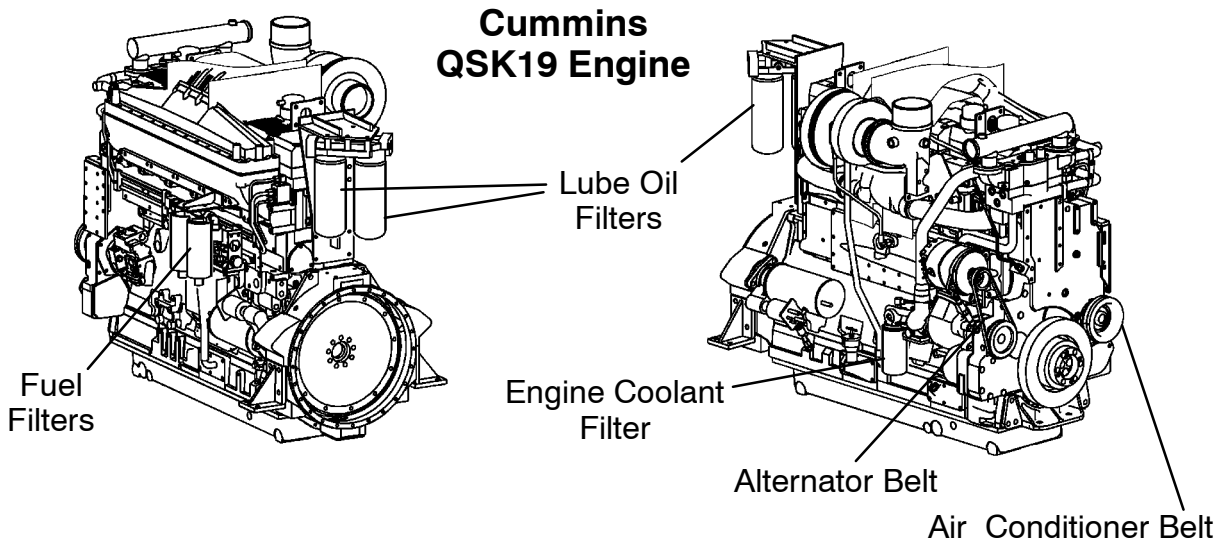

**MIDRANGE SERIES FILTER ELEMENTS
(DM45/DM50/DML)**

Cummins QSK19 Engine	Quantity	Part Number	Change Interval
Lube Oil Filter Elements	2	57165763	Change 250 Hours
Fuel Filter Element	2	57479123	Change 250 Hours
Engine Coolant Filter Element	1	57232027	Change 250 Hours
Alternator Belt	1	57354789	Inspect @ 250 Hours
Air Conditioner Belt	2	95802245	Inspect @ 250 Hours