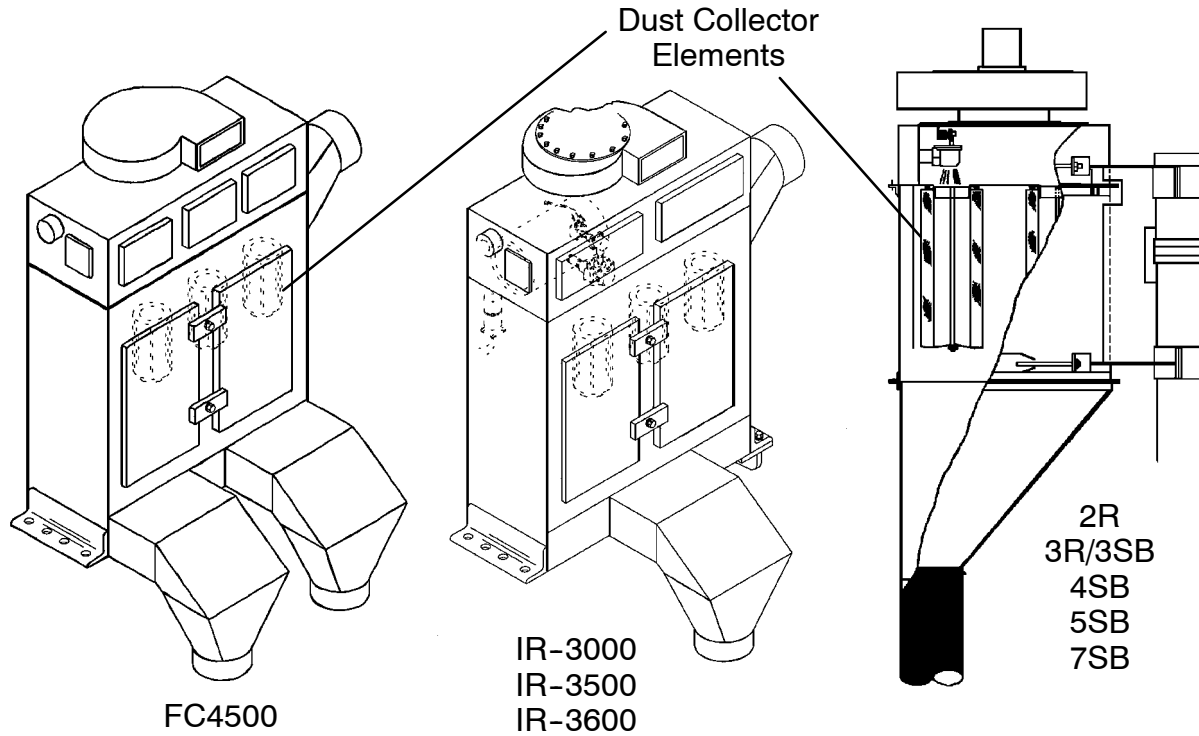

**MIDRANGE SERIES FILTER ELEMENTS
(DM45/DM50/DML)**

Dust Collector	Quantity	Part Number	Change Interval
2R Dust Collector	4	56964562	As Required
3R/3SB Dust Collector	4	56958945	
4SB Dust Collector	6	56958945	
5SB Dust Collector	7	56958945	
7SB Dust Collector	9	56958945	
Filter Clone IR-3000	4	56958945	
Filter Clone IR-3600	4	56958945	
Diversified Industries IR-3000	5	57185662	
Diversified Industries IR-3500/3600	5	57185662	
FC4500 Dust Collector	6	56958945	As Required

Note: Special Filter #57240475 will substitute for #56958945.