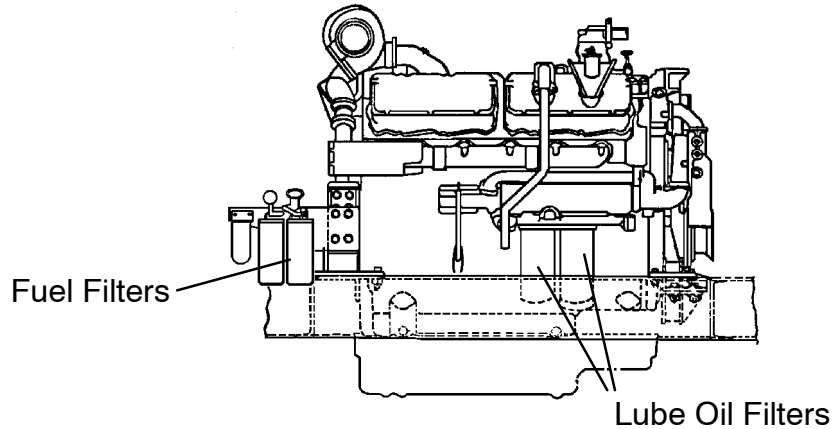

MIDRANGE SERIES FILTER ELEMENTS
(DM45/DM50/DML)

Cat 3412 Engine

Coolant Filter not shown
Alternator Belt not shown
Air Conditioner Belt not shown

Cat Engine	Quantity	Part Number	Change Interval
Lube Oil Filter Elements	2	52183233	Change 250 Hours
Primary Fuel Filter Element	1	52234846	Change 250 Hours
Secondary Fuel Filter Element	2	57294829	Change 250 Hours
Coolant Service Filter Element	2	56985971	Change 250 Hours
Engine Coolant Filter Element	2	57212011	Change 250 Hours
Alternator Belt	1	(9L-6647DF)	Inspect @ 250 Hours
Air Conditioner Belt	1	57324097	Inspect @ 250 Hours