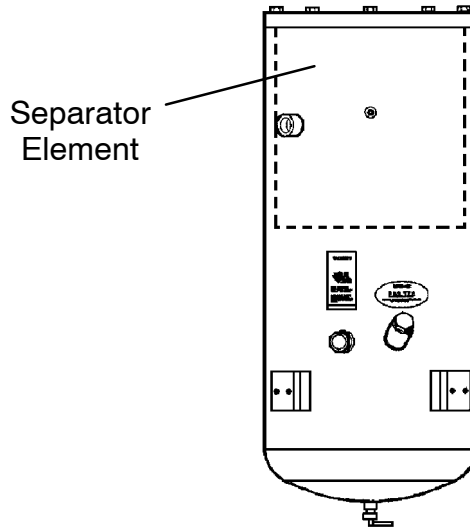

MIDRANGE SERIES FILTER ELEMENTS
(DM45/DM50/DML)

Filter Element	Quantity	Part Number	Change Interval
Low Pressure (XL) Element	1	57546145	As Required
HR2/HR2.5 Element	1	57569758	As Required