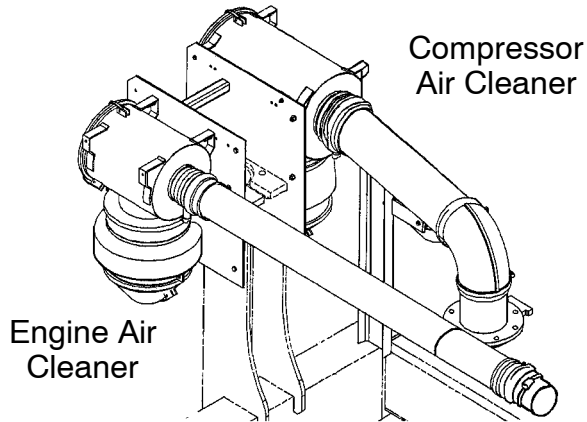

**MIDRANGE SERIES FILTER ELEMENTS
(DM45/DM50/DML)**

CAT C15 Engine	Quantity	Part Number	Change Interval
Primary Element	1	50616390	Change per Restriction Indicator
Secondary Element	1	50616408	
Gasket Kit	1	50621796	

CAT C16/C18 Engine	Quantity	Part Number	Change Interval
Primary Element	1	52252061	Change per Restriction Indicator
Secondary Element	1	52146966	

CAT 3412 Engine	Quantity	Part Number	Change Interval
Primary Element	2	50616424	Change per Restriction Indicator
Secondary Element	2	50616416	
Gasket Kit	1	50621804	

CUMMINS QSX15 Engine	Quantity	Part Number	Change Interval
Primary Element	1	52252061	Change per Restriction Indicator
Secondary Element	1	52146966	

CUMMINS QSK19 Engine	Quantity	Part Number	Change Interval
Primary Element	2	50616424	Change per Restriction Indicator
Secondary Element	2	50616416	
Gasket Kit	1	50621804