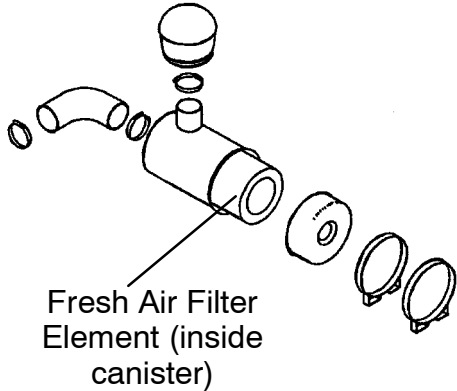

MIDRANGE SERIES FILTER ELEMENTS
(DM45/DM50/DML)

Air Conditioner Element	Quantity	Part Number	Change Interval
Main Filter Element	1	57516106	As Required
Internal Filter Element	1	57516098	As Required
Fresh Air Filter Element	1	59860841	As Required