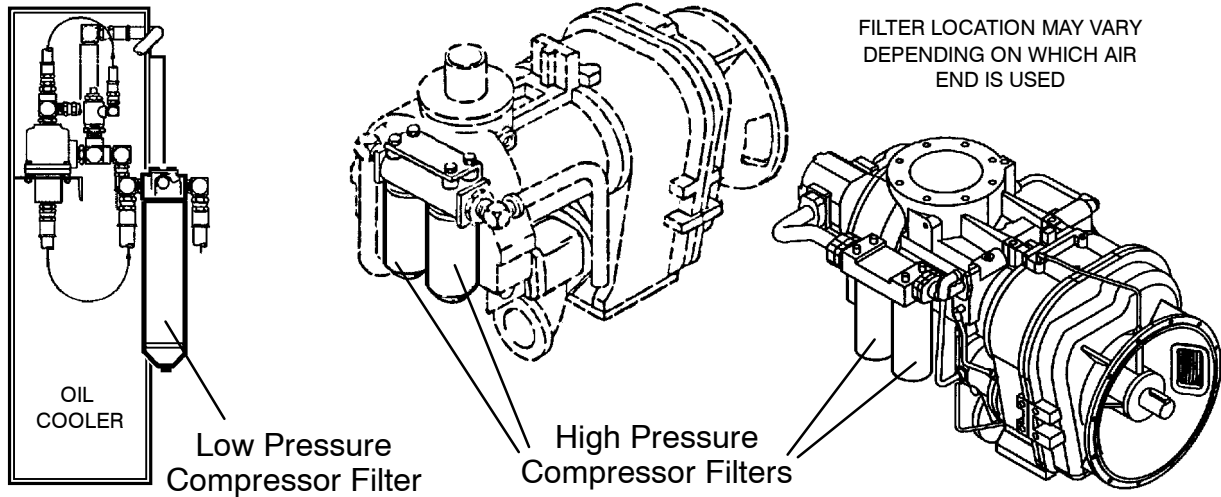

MIDRANGE SERIES FILTER ELEMENTS (DM45/DM50/DML)

Compressor Filters	Quantity	Part Number	Change Interval
Low Pressure (XL) Filters	1	52263209	1000 Hours
High Pressure (HP) Filters	2	36860336	1000 Hours