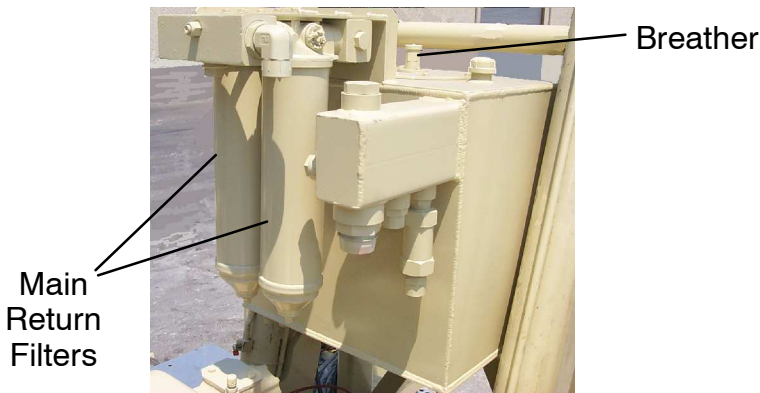

Hydraulic Reservoir