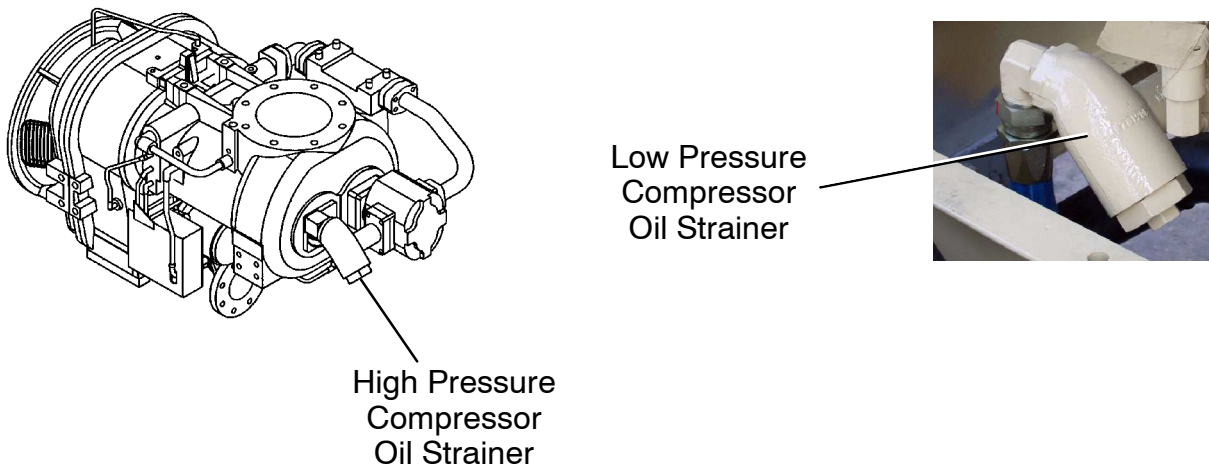

Compressor Strainer	Quantity	Part Number	Change Interval
Low Pressure (XL) Strainer	1	57520223	1000 Hour Cleaning
HR2/HR2.5 Strainer	1	35370063	1000 Hour Cleaning